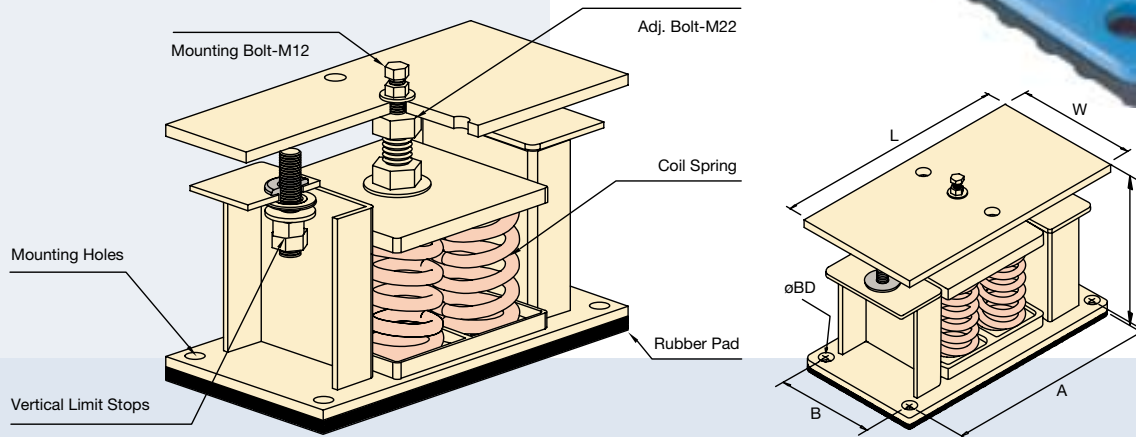

SoundZorber®

All Directional Restrained Spring Mounts

Style MSR

Features:

- All Directional Restraints
- Non-Skid Bolt Down Base
- Isolates Low and High Frequency Vibration
- Rugged Welded Steel Housing
- 1-3" Deflection Springs Available
- Neoprene Stoppers Prevent Metal Contact and Decelerate Impact Forces
- Allows for Easy Installation and Inspection

Applications:

- Floor Mounted Pumps, Chillers, Compressors, Generators, Cooling Towers and Other HVAC Equipment Having or Being Subjected to All Directional Loads and/or Motion

Style MSR

All Directional Restrained Spring Mounts

TYPE	DIMENSIONS					
	L (inch)	W (inch)	A (inch)	B (inch)	H (inch)	BD (inch)
MSR-1	10.24	4.13	9.06	2.95	8.27	0.55
MSR-2	9.84	7.87	8.66	6.69	8.27	0.55
MSR-4	12.60	7.87	11.42	5.31	8.27	0.55
MSR-6	15.75	6.69	14.57	5.51	8.27	0.71
MSR-9	16.54	9.84	15.12	8.43	8.27	0.71
MSRC-1	10.24	4.13	9.06	2.95	8.27	0.55
MSRC-2	9.84	7.87	8.66	6.69	8.27	0.55
MSRC-4	12.60	7.87	11.42	5.31	8.27	0.55
MSRD-1	11.02	5.12	9.84	3.94	9.45	0.63
MSRD-2	11.02	8.66	9.84	7.48	9.45	0.63
MSRD-4	14.96	8.27	13.78	7.09	9.45	0.63
MSRS-1	15.75	7.87	13.78	6.30	12.40	0.71
MSRS-2	17.72	8.66	15.75	6.69	12.01	0.71
MSRS-4	17.72	17.72	15.75	15.75	12.01	0.71
MSRF-1	17.32	9.84	15.75	8.27	16.93	0.79
MSRH-1	17.32	9.84	15.75	8.27	18.11	0.79