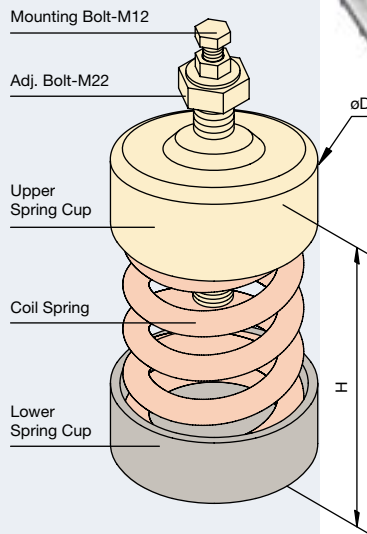

SoundZorber®

Free Standing Spring Mounts

Style MSF

Features:

- Laterally Stable Open Spring Mount
- Non-Skid Base
- Isolates Low and High Frequency Vibration
- 1-3" Deflection Springs Available
- Allows for Easy Installation and Inspection

Applications:

- Floor Mounted Pumps, Blowers, Fans and Other HVAC Equipment Having Minimal Horizontal Loads and/or Motion

TYPE	DIMENSIONS	
	H (inch)	D (inch)
MSF	6.22	3.39
MSFA	6.61	3.39
MSFD	6.73	4.13
MSFS	9.05	4.92

PART NUMBER	RATED CAPACITY (lbs)	SPRING RATE (lbs/inch)	RATED DEFL. (inch)	COLOR CODE	PART NUMBER	RATED CAPACITY (lbs)	SPRING RATE (lbs/inch)	RATED DEFL. (inch)	COLOR CODE
MSF-2	235	235	1.0	Yellow	MSFD-1-2	224	112	2.0	Yellow
MSF-3	296	296	1.0	White	MSFD-1-3	335	168	2.0	White
MSF-4	397	397	1.0	Green	MSFD-1-5	559	279	2.0	Green
MSF-5	487	487	1.0	Red	MSFD-1-7	782	391	2.0	Red
MSF-6	604	604	1.0	Blue	MSFD-1-9	894	447	2.0	White/Black
MSF-7	677	677	1.0	Red/Black	MSFD-1-10	1006	503	2.0	Brown
MSF-8	794	794	1.0	Blue/Black	MSFD-1-12	1118	559	2.0	Green/Black
MSF-9	880	880	1.0	Brown	MSFD-1-14	1341	671	2.0	Gray
MSF-10	1070	1070	1.0	Brown/Black	MSFD-1-16	1699	849	2.0	Khaki
MSF-12	1262	1262	1.0	Gray	MSFD-1-19	1900	950	2.0	Gray/Black
MSF-14	1452	1452	1.0	Gray/Black	MSFD-1-22	2258	1129	2.0	Khaki/Black
MSF-18	1875	1875	1.0	Khaki					
MSF-22	2200	2200	1.0	Green	MSFS-1-2	218	73	3.0	Yellow
					MSFS-1-3	336	112	3.0	White
MSFA-3	293	196	1.5	Blue	MSFS-1-5	554	185	3.0	Green
MSFA-4	411	274	1.5	Brown	MSFS-1-7	672	224	3.0	Gray
MSFA-6	578	386	1.5	Orange	MSFS-1-8	790	263	3.0	Red
MSFA-7	721	481	1.5	Gray	MSFS-1-10	1008	336	3.0	Blue
MSFA-10	997	665	1.5	Red	MSFS-1-12	1277	426	3.0	Brown
MSFA-14	1358	905	1.5	Green	MSFS-1-14	1445	482	3.0	Khaki
MSFA-16	1534	1023	1.5	Purple	MSFS-1-18	1831	610	3.0	Blue/Black
MSFA-22	2230	1486	1.5	Yellow	MSFS-1-22	2268	756	3.0	Khaki/Black