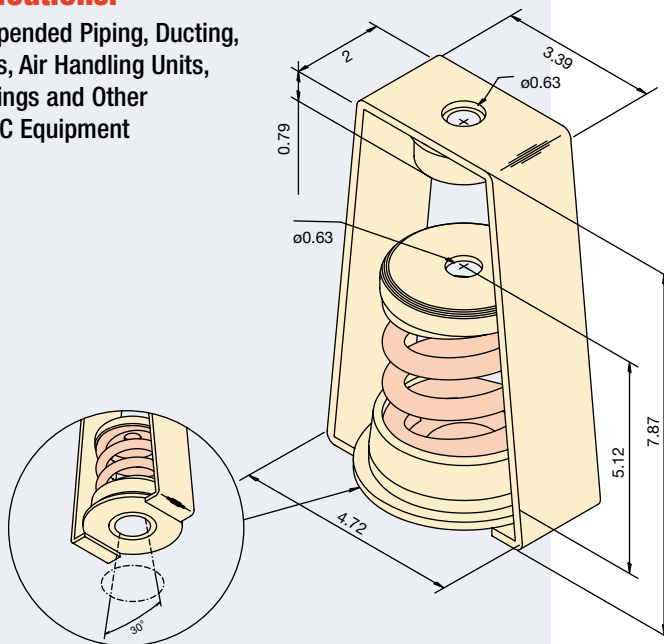

SoundZorber®

Spring Hangers

Style HSM

Spring Hangers

Style HSM

Features:

- 30° Allowable Rod Misalignment
- Rugged Welded Steel Housing
- Isolates Low and High Frequency Vibration
- External Deflection Scale Standard
- Allows for Easy Installation and Inspection

Applications:

- Suspended Piping, Ducting, Fans, Air Handling Units, Ceilings and Other HVAC Equipment

PART NUMBER	RATED CAPACITY (lbs)	SPRING RATE (lbs/inch)	RATED DEFL. (inch)	COLOR CODE
HSM-1-2	235	235	1.0	Yellow
HSM-1-3	296	296	1.0	White
HSM-1-4	397	397	1.0	Green
HSM-1-5	487	487	1.0	Red
HSM-1-6	604	604	1.0	Blue
HSM-1-7	677	677	1.0	Red/Black
HSM-1-8	794	794	1.0	Blue/Black
HSM-1-9	880	880	1.0	Brown
HSM-1-10	1070	1070	1.0	Brown/Black
HSM-1-12	1262	1262	1.0	Gray
HSM-1-14	1452	1452	1.0	Gray/Black
HSM-1-18	1875	1875	1.0	Khaki
HSM-1-22	2200	2200	1.0	Green
HSMC-3	293	196	1.5	Blue
HSMC-4	411	274	1.5	Brown
HSMC-6	578	386	1.5	Orange
HSMC-7	721	481	1.5	Gray
HSMC-10	997	665	1.5	Red
HSMC-14	1358	905	1.5	Green
HSMC-16	1534	1023	1.5	Purple
HSMC-22	2230	1486	1.5	Yellow